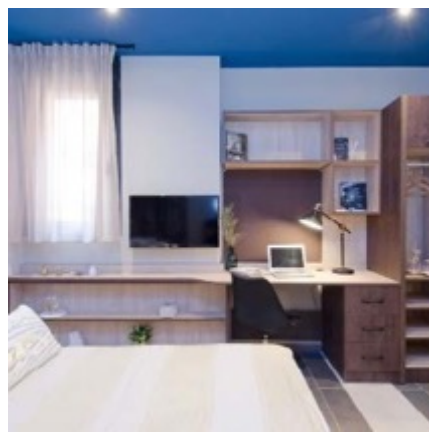

P = 13.50 m2 M = 16.24 - 19.68 m2 L = 19.37 - 23.55 m2 XL = 25.87 m2

Studios

All studios have a kitchen with a bar counter and stools for two people, sink, oven/microwave, induction hob, integrated fridge freezer, private bathroom, desks with drawers and study chairs, shelves, wardrobe and storage space. Plugs with USB ports also come as standard.