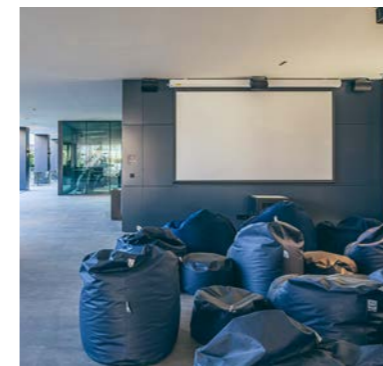

Dinner Party Rooms

Roof Top Terraces

Reception 24/7

All our apartments are equipped with:

Ensuite bathroom, integrated fridge & freezer, microwave, kitchen sink, induction cooker, kitchen extractor fan, Comfortable bed, 40" smart TV, wardrobe & other storage solutions, shelving units, notice board, desk with drawers & study chair, AC/heating control, and other features depending on the property type.